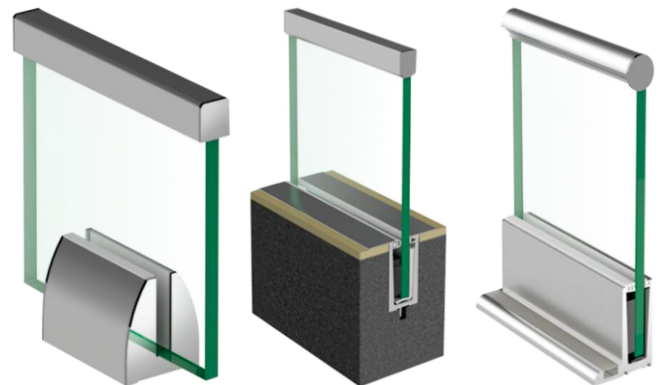

TILT AND TURN SYSTEM

The window will swing inward when opened in the turn position; alternatively, hinges at the bottom allow it to open inward at the top. Both actions are activated by the turn of a lever, which controls all the mechanics within the frame. There are great benefits to the two opening positions of the tilt-turn window. The turn position allows ample fresh air to pass into the room; it also facilitates cleaning the window. Thus, offers sufficient ventilation in your dream home without disturbance of wind pressure.

RAILINGS

Glass Railing can last longer than iron, which can get rusty at any time and wood that isn't reliable. Glass rails have endeared itself to a lot of people because it is easy to clean.

It looks stylish and sleek.

Glassrails are best suited for illuminating natural sunlight, thereby creating more space, complementing other equipment in the room, and act as a safety net.

GRILL BETWEEN GLASS OPTIONS

Grills add a special touch to your window and room. The aesthetic appeal of these windows lights up your room with its traditional charm. This classical pattern continues to impress every homeowner.