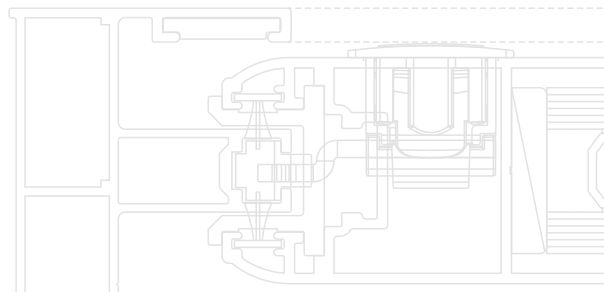

TILT AND TURN SYSTEM